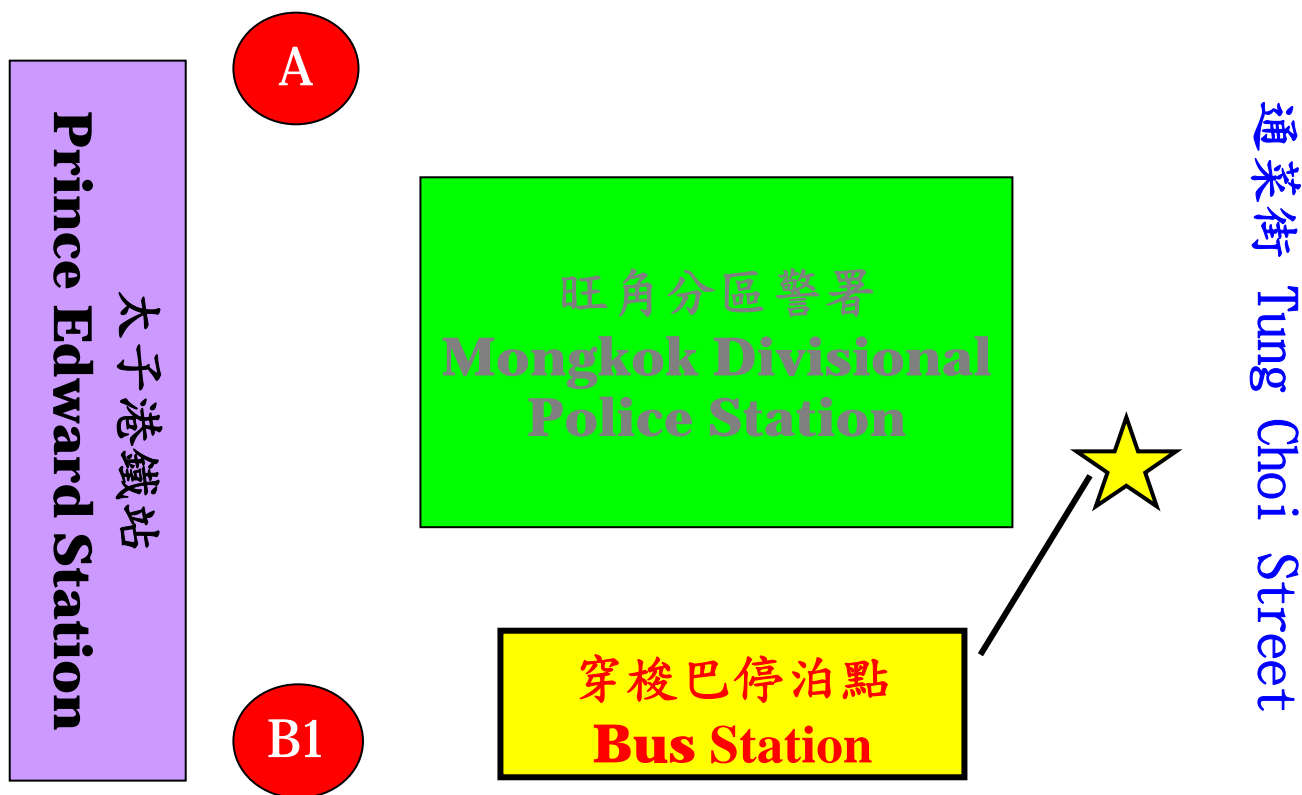

**A. Shuttle Bus Service – Between Prince Edward Road MTR Station, Exit B1 and the Primary Division**

<b>Departure Time (Prince Edward Road MTR Station, Exit B1, at Tung Choi Street, outside Mong Kok Police Station)</b>		<b>Departure Time (Primary Division Roundabout)</b>	
10:00 a.m.	1:00 p.m.	10:20 a.m.	2:00 p.m.
10:20 a.m.	1:20 p.m.	10:40 a.m.	2:20 p.m.
10:40 a.m.	1:40 p.m.	11:00 a.m.	2:40 p.m.
11:00 a.m.	2:00 p.m.	11:20 a.m.	3:00 p.m.
11:20 a.m.	2:20 p.m.	11:40 a.m.	3:20 p.m.
11:40 a.m.	2:40 p.m.	12:00 noon	3:40 p.m.
12:00 noon	3:00 p.m.	12:20 p.m.	4:00 p.m.
12:20 p.m.		12:40 p.m.	4:20 p.m.
12:40 p.m.		1:00 p.m.	4:40 p.m.
		1:20 p.m.	5:00 p.m.
		1:40 p.m.	

**B. Shuttle Bus Service – Between Kowloon Tong MTR Station and the Primary Division**

<b>Departure Time (Kowloon Tong MTR Station, outside Holy Family Canossian School (Kowloon Tong), 8 Tim Fuk Road, Kowloon Tong)</b>		<b>Departure Time (Primary Division Roundabout)</b>	
10:00 a.m.	1:00 p.m.	10:30 a.m.	2:10 p.m.
10:20 a.m.	1:20 p.m.	10:50 a.m.	2:30 p.m.
10:40 a.m.	1:40 p.m.	11:10 a.m.	2:50 p.m.
11:00 a.m.	2:00 p.m.	11:30 a.m.	3:10 p.m.
11:20 a.m.	2:20 p.m.	11:50 a.m.	3:30 p.m.
11:40 a.m.	2:40 p.m.	12:10 p.m.	3:50 p.m.
12:00 noon	3:00 p.m.	12:30 p.m.	4:10 p.m.
12:20 p.m.		12:50 p.m.	4:30 p.m.
12:40 p.m.		1:10 p.m.	4:50 p.m.
		1:30 p.m.	5:00 p.m.
		1:50 p.m.	

# Route: Prince Edward Station

路線：太子港鐵站

運動場道 Playing Field Road

太子道西 Prince Edward Road West

多福道 To Fuk Road

添福道 Tim Fuk Road

嘉諾撒聖家學校 (九龍塘)  
**Holy Family Canossian School (Kowloon Tong)**

穿梭巴停泊點  
**Bus Station**

羅福道 Norfolk Road